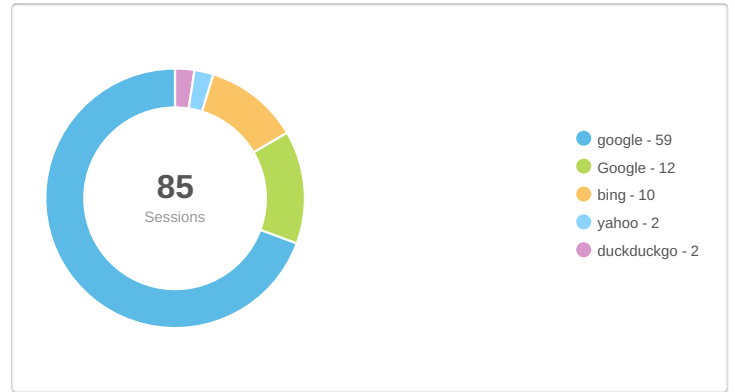

Google Analytics - All Channels

438
Sessions

3.21
Pages/Session

00:03:19
Avg. Session Duration

84.70%
% New Sessions

77.17%
Bounce Rate

4
Goal Completions

Channel	Sessions	Pages/Session	Avg. Session Duration	% New Sessions	Bounce Rate	Goal Completions
Direct	325	3.39	00:03:31	88.92%	83.69%	2
Organic Search	85	2.15	00:01:38	85.88%	60.00%	2
Referral	27	4.41	00:06:25	29.63%	51.85%	0
Social	1	1.00	00:00:00	100.00%	100.00%	0

Google Analytics - Organic Search

85
Sessions

2.15
Pages/Session

00:01:38
Avg. Session Duration

85.88%
% New Sessions

60%
Bounce Rate

2
Goal Completions

Keyword	Sessions	Pages/Session	Avg. Session Duration	% New Sessions	Bounce Rate	Goal Completions
(not provided)	63	1.92	00:00:56	85.71%	69.84%	0
(not set)	14	3.00	00:02:55	85.71%	21.43%	1
philly no fault	2	3.50	00:09:14	50.00%	50.00%	1
PhillyLaw	1	6.00	00:09:22	100.00%	0.00%	0
pennsylvania no fault law	1	1.00	00:00:00	100.00%	100.00%	0
phila mesh lawyer	1	1.00	00:00:00	100.00%	100.00%	0
phillyLaw.com	1	2.00	00:11:27	100.00%	0.00%	0
phillylaw llc	1	2.00	00:00:10	100.00%	0.00%	0
watchman device lawsiuts	1	1.00	00:00:00	100.00%	100.00%	0