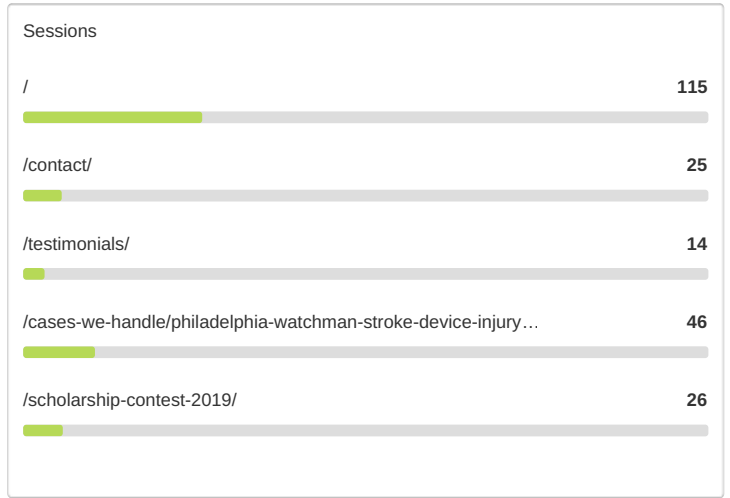

Google Analytics - Organic Search

85
Sessions

2.15
Pages/Session

00:01:38
Avg. Session Duration

85.88%
% New Sessions

60%
Bounce Rate

2
Goal Completions

Keyword	Sessions	Pages/Session	Avg. Session Duration	% New Sessions	Bounce Rate	Goal Completions
(not provided)	63	1.92	00:00:56	85.71%	69.84%	0
(not set)	14	3.00	00:02:55	85.71%	21.43%	1
philly no fault	2	3.50	00:09:14	50.00%	50.00%	1
PhillyLaw	1	6.00	00:09:22	100.00%	0.00%	0
pennsylvania no fault law	1	1.00	00:00:00	100.00%	100.00%	0
phila mesh lawyer	1	1.00	00:00:00	100.00%	100.00%	0
phillyLaw.com	1	2.00	00:11:27	100.00%	0.00%	0
phillylaw llc	1	2.00	00:00:10	100.00%	0.00%	0
watchman device lawsiuts	1	1.00	00:00:00	100.00%	100.00%	0

Google Analytics - Landing Pages

438
Sessions

3.21
Pages/Session

00:03:19
Avg. Session Duration

84.70%
% New Sessions

77.17%
Bounce Rate

4
Goal Completions

Page	Sessions	Pages/Session	Avg. Session Duration	% New Sessions	Bounce Rate	Goal Completions
/	115	5.77	00:07:08	74.78%	41.74%	2
/cases-we-handle/philadelphia-wa...	46	1.59	00:00:58	95.65%	89.13%	0
/scholarship-contest-2019/	26	1.08	00:00:02	84.62%	96.15%	0
/contact/	25	9.52	00:12:38	56.00%	56.00%	1
/testimonials/	14	10.29	00:14:20	28.57%	64.29%	0
/is-pennsylvania-a-no-fault-state/	10	1.50	00:01:50	90.00%	90.00%	1
/cases-we-handle/philadelphia-her...	8	1.63	00:00:23	87.50%	87.50%	0
/cases-we-handle/	6	1.17	00:00:00	83.33%	83.33%	0
/cases-we-handle/car-accident-att...	6	1.33	00:00:09	83.33%	83.33%	0
/cases-we-handle/philadelphia-dog...	6	1.83	00:00:07	83.33%	83.33%	0
/our-attorneys/	5	1.60	00:00:41	80.00%	80.00%	0
/what-is-medical-malpractice/	5	1.20	00:00:01	100.00%	80.00%	0
/results/	5	1.20	00:00:00	80.00%	80.00%	0
/types-of-car-accident-injuries/	5	1.40	00:02:01	80.00%	80.00%	0
/cases-we-handle/philadelphia-sep...	5	1.00	00:00:00	100.00%	100.00%	0
/cases-we-handle/construction-ac...	5	5.40	00:07:06	80.00%	80.00%	0
/cases-we-handle/philadelphia-am...	5	1.00	00:00:00	100.00%	100.00%	0