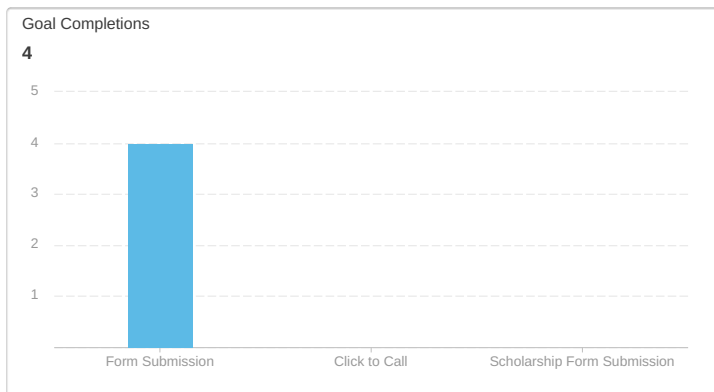

Google Analytics - Goals

4
Goal Completions

$0.00
Goal Value

0.91%
Conversion Rate

Goal	Goal Completions	Goal Value	Conversion Rate
Scholarship Form Submission	0	$0.00	0.00%
Form Submission	4	$0.00	0.91%
Click to Call	0	$0.00	0.00%