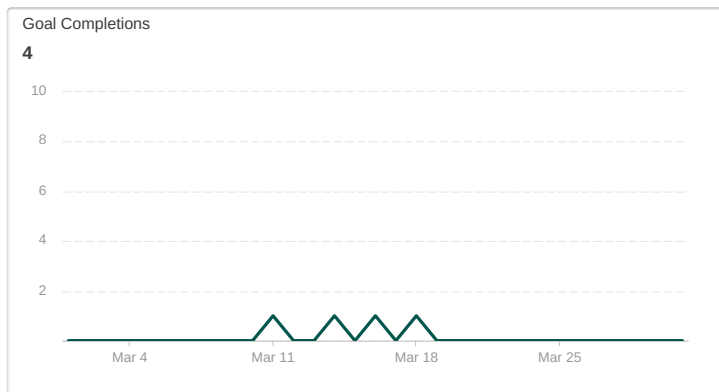

Google Analytics - Goals

4
Goal Completions

$0.00
Goal Value

0.91%
Conversion Rate

Goal	Goal Completions	Goal Value	Conversion Rate
Scholarship Form Submission	0	$0.00	0.00%
Form Submission	4	$0.00	0.91%
Click to Call	0	$0.00	0.00%