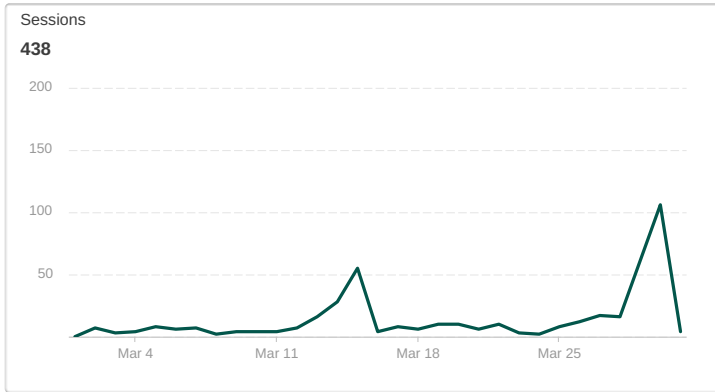

Google Analytics - All Channels

438
Sessions

3.21
Pages/Session

00:03:19
Avg. Session Duration

84.70%
% New Sessions

77.17%
Bounce Rate

4
Goal Completions

Channel	Sessions	Pages/Session	Avg. Session Duration	% New Sessions	Bounce Rate	Goal Completions
Direct	325	3.39	00:03:31	88.92%	83.69%	2
Organic Search	85	2.15	00:01:38	85.88%	60.00%	2
Referral	27	4.41	00:06:25	29.63%	51.85%	0
Social	1	1.00	00:00:00	100.00%	100.00%	0

Google Analytics - Organic Search

85
Sessions

2.15
Pages/Session

00:01:38
Avg. Session Duration

85.88%
% New Sessions

60%
Bounce Rate

2
Goal Completions

Keyword	Sessions	Pages/Session	Avg. Session Duration	% New Sessions	Bounce Rate	Goal Completions
(not provided)	63	1.92	00:00:56	85.71%	69.84%	0
(not set)	14	3.00	00:02:55	85.71%	21.43%	1
philly no fault	2	3.50	00:09:14	50.00%	50.00%	1
PhillyLaw	1	6.00	00:09:22	100.00%	0.00%	0
pennsylvania no fault law	1	1.00	00:00:00	100.00%	100.00%	0
phila mesh lawyer	1	1.00	00:00:00	100.00%	100.00%	0
phillyLaw.com	1	2.00	00:11:27	100.00%	0.00%	0
phillylaw llc	1	2.00	00:00:10	100.00%	0.00%	0
watchman device lawsiuts	1	1.00	00:00:00	100.00%	100.00%	0