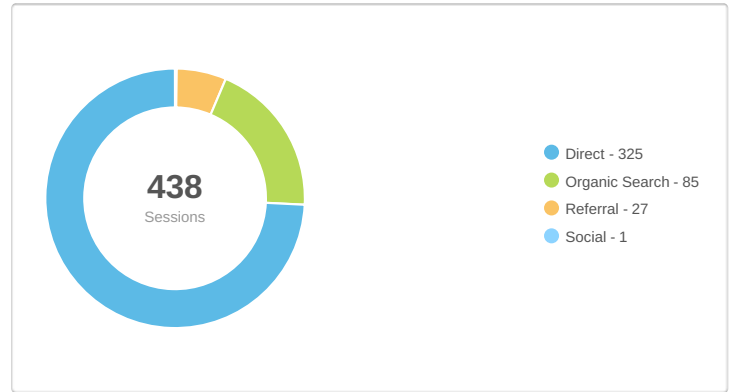

Google Analytics - All Channels

438
Sessions

3.21
Pages/Session

00:03:19
Avg. Session Duration

84.70%
% New Sessions

77.17%
Bounce Rate

4
Goal Completions

Channel	Sessions	Pages/Session	Avg. Session Duration	% New Sessions	Bounce Rate	Goal Completions
Direct	325	3.39	00:03:31	88.92%	83.69%	2
Organic Search	85	2.15	00:01:38	85.88%	60.00%	2
Referral	27	4.41	00:06:25	29.63%	51.85%	0
Social	1	1.00	00:00:00	100.00%	100.00%	0

Google Analytics - Organic Search

85
Sessions

2.15
Pages/Session

00:01:38
Avg. Session Duration

85.88%
% New Sessions

60%
Bounce Rate

2
Goal Completions

Keyword	Sessions	Pages/Session	Avg. Session Duration	% New Sessions	Bounce Rate	Goal Completions
(not provided)	63	1.92	00:00:56	85.71%	69.84%	0
(not set)	14	3.00	00:02:55	85.71%	21.43%	1
philly no fault	2	3.50	00:09:14	50.00%	50.00%	1
PhillyLaw	1	6.00	00:09:22	100.00%	0.00%	0
pennsylvania no fault law	1	1.00	00:00:00	100.00%	100.00%	0
phila mesh lawyer	1	1.00	00:00:00	100.00%	100.00%	0
phillyLaw.com	1	2.00	00:11:27	100.00%	0.00%	0
phillylaw llc	1	2.00	00:00:10	100.00%	0.00%	0
watchman device lawsiuts	1	1.00	00:00:00	100.00%	100.00%	0