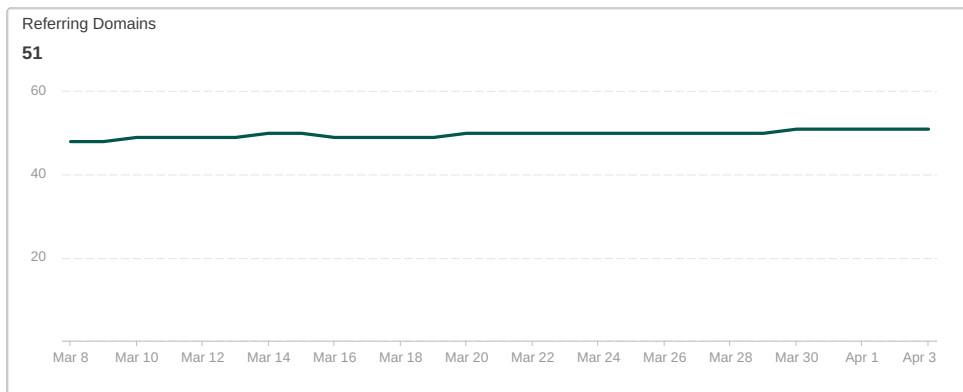

Backlinks - Domains

51
Referring Domains

Domain	Backlinks	Trust Flow	Citation Flow	Alexa Rank
seofreetools.net	236	16	34	—
dirroll.com	216	11	22	—
unitedstatesseek.com	113	9	21	—
yellowbook.com	98	56	44	123,216
arnoldinjurylawyer.com	49	3	8	—
law-finders.com	42	5	33	—
lalaw1776.com	19	0	0	—
arbecy.com	14	8	21	842,081
poetic-dictionary.com	10	22	26	—
ybcdn.net	8	9	11	—
releasewire.com	7	50	65	134,935
agrieducation.org	5	14	29	—
diverselist.com	4	16	29	534,249
alphalegal.com	3	32	22	—
listylocal.com	3	0	13	—
une.edu	2	60	47	35,280
lawinfo.com	2	57	62	157,912
artofsaving.com	2	18	30	—
sighbercafe.com	2	25	31	—
aplawyers.com	2	13	24	—
yabstaphiladelphia.com	2	24	34	—
findattorneys.org	2	5	23	—
ipcommunity.org	2	5	18	—