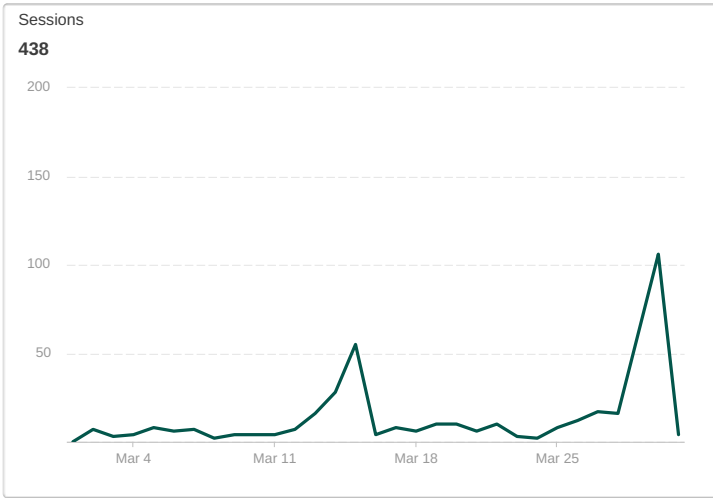

Google Analytics - Organic Search

85
Sessions

2.15
Pages/Session

00:01:38
Avg. Session Duration

85.88%
% New Sessions

60%
Bounce Rate

2
Goal Completions

Keyword	Sessions	Pages/Session	Avg. Session Duration	% New Sessions	Bounce Rate	Goal Completions
(not provided)	63	1.92	00:00:56	85.71%	69.84%	0
(not set)	14	3.00	00:02:55	85.71%	21.43%	1
philly no fault	2	3.50	00:09:14	50.00%	50.00%	1
PhillyLaw	1	6.00	00:09:22	100.00%	0.00%	0
pennsylvania no fault law	1	1.00	00:00:00	100.00%	100.00%	0
phila mesh lawyer	1	1.00	00:00:00	100.00%	100.00%	0
phillyLaw.com	1	2.00	00:11:27	100.00%	0.00%	0
phillylaw llc	1	2.00	00:00:10	100.00%	0.00%	0
watchman device lawsiuts	1	1.00	00:00:00	100.00%	100.00%	0

Google Analytics - Landing Pages

438
Sessions

3.21
Pages/Session

00:03:19
Avg. Session Duration

84.70%
% New Sessions

77.17%
Bounce Rate

4
Goal Completions

Page	Sessions	Pages/Session	Avg. Session Duration	% New Sessions	Bounce Rate	Goal Completions
/	115	5.77	00:07:08	74.78%	41.74%	2
/cases-we-handle/philadelphia-wa...	46	1.59	00:00:58	95.65%	89.13%	0
/scholarship-contest-2019/	26	1.08	00:00:02	84.62%	96.15%	0
/contact/	25	9.52	00:12:38	56.00%	56.00%	1
/testimonials/	14	10.29	00:14:20	28.57%	64.29%	0
/is-pennsylvania-a-no-fault-state/	10	1.50	00:01:50	90.00%	90.00%	1
/cases-we-handle/philadelphia-her...	8	1.63	00:00:23	87.50%	87.50%	0
/cases-we-handle/	6	1.17	00:00:00	83.33%	83.33%	0
/cases-we-handle/car-accident-att...	6	1.33	00:00:09	83.33%	83.33%	0
/cases-we-handle/philadelphia-dog...	6	1.83	00:00:07	83.33%	83.33%	0
/our-attorneys/	5	1.60	00:00:41	80.00%	80.00%	0
/what-is-medical-malpractice/	5	1.20	00:00:01	100.00%	80.00%	0
/results/	5	1.20	00:00:00	80.00%	80.00%	0
/types-of-car-accident-injuries/	5	1.40	00:02:01	80.00%	80.00%	0
/cases-we-handle/philadelphia-sep...	5	1.00	00:00:00	100.00%	100.00%	0
/cases-we-handle/construction-ac...	5	5.40	00:07:06	80.00%	80.00%	0
/cases-we-handle/philadelphia-am...	5	1.00	00:00:00	100.00%	100.00%	0