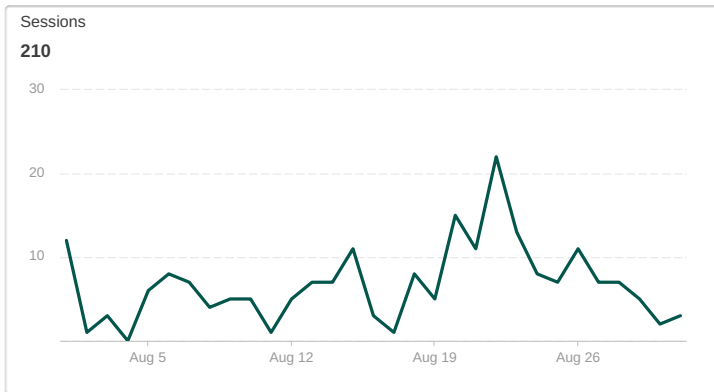

Google Analytics - All Channels

594
Sessions

1.95
Pages/Session

00:01:48
Avg. Session Duration

68.01%
% New Sessions

75.42%
Bounce Rate

43
Goal Completions

Channel	Sessions	Pages/Session	Avg. Session Duration	% New Sessions	Bounce Rate	Goal Completions
Direct	210	1.40	00:00:32	86.67%	89.52%	6
Organic Search	210	1.81	00:01:41	78.10%	71.43%	10
Referral	157	3.03	00:03:49	27.39%	65.61%	25
(Other)	10	0.20	00:00:01	80.00%	0.00%	2
Social	7	1.00	00:00:00	100.00%	100.00%	0

Google Analytics - Organic Search

210
Sessions

1.81
Pages/Session

00:01:41
Avg. Session Duration

78.10%
% New Sessions

71.43%
Bounce Rate

10
Goal Completions

Keyword	Sessions	Pages/Session	Avg. Session Duration	% New Sessions	Bounce Rate	Goal Completions
(not provided)	168	1.67	00:01:25	76.79%	75.00%	7
(not set)	15	2.93	00:03:56	86.67%	26.67%	0
site:www.phillylaw.com	4	1.00	00:00:00	100.00%	100.00%	0
amazon	3	1.00	00:00:00	100.00%	0.00%	3
https://phillylaw.com/scholarship-c...	3	1.00	00:00:00	66.67%	100.00%	0
What are the elements of negligenc...	2	1.00	00:00:00	50.00%	100.00%	0
attorneys who handle xarelto cases	2	8.00	00:13:29	50.00%	0.00%	0
pennsylvania no fault state	2	1.00	00:00:00	100.00%	100.00%	0
phillylaw llc	1	11.00	00:24:04	0.00%	0.00%	0
septa liability for colliding with cars	1	1.00	00:00:00	100.00%	100.00%	0
septa claims department	1	1.00	00:00:00	100.00%	100.00%	0
septa claims	1	1.00	00:00:00	100.00%	100.00%	0
atrium proloop plug and patch atto...	1	6.00	00:06:02	0.00%	0.00%	0
lawsuits against watchman device	1	1.00	00:00:00	100.00%	100.00%	0
is pennsylvania a no fault state	1	1.00	00:00:00	100.00%	100.00%	0
is pa a tort or no-fault state	1	1.00	00:00:00	100.00%	100.00%	0
attorneys in Upper Darby PA	1	1.00	00:00:00	100.00%	100.00%	0
66 year old man hits lady in atlant...	1	1.00	00:00:00	100.00%	100.00%	0
what happens if someone dies in a...	1	1.00	00:00:00	100.00%	100.00%	0