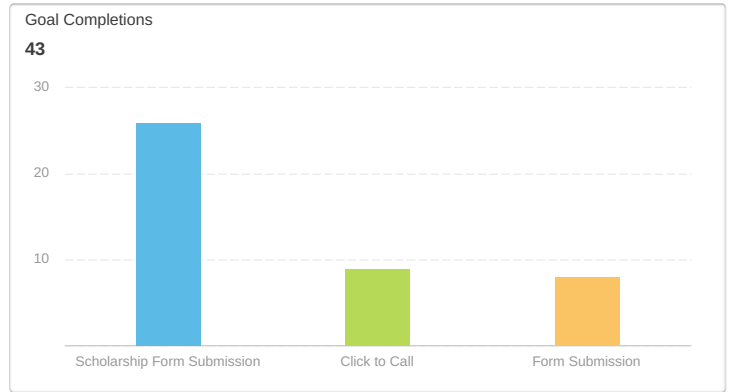

Google Analytics - Goals

43
Goal Completions

$0.00
Goal Value

7.24%
Conversion Rate

Goal	Goal Completions	Goal Value	Conversion Rate
Scholarship Form Submission	26	$0.00	4.38%
Form Submission	8	$0.00	1.35%
Click to Call	9	$0.00	1.52%