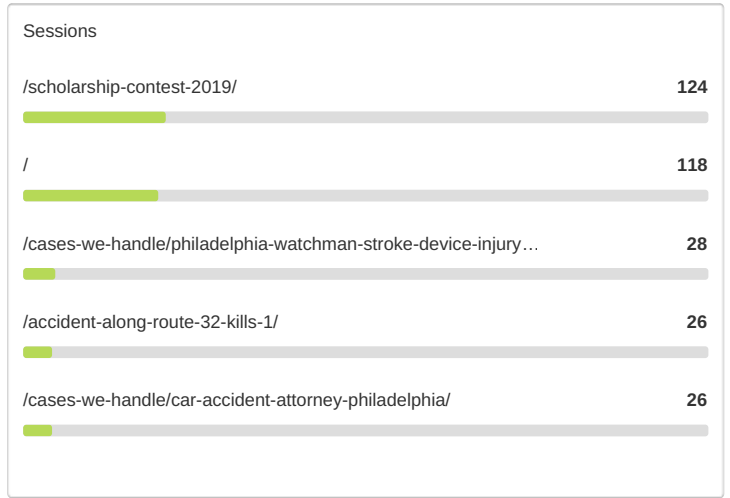

Google Analytics - Landing Pages

594
Sessions

1.95
Pages/Session

00:01:48
Avg. Session Duration

68.01%
% New Sessions

75.42%
Bounce Rate

43
Goal Completions

Page	Sessions	Pages/Session	Avg. Session Duration	% New Sessions	Bounce Rate	Goal Completions
/scholarship-contest-2019/	124	1.29	00:01:33	54.03%	86.29%	10
/	118	2.61	00:03:46	60.17%	55.08%	5
/cases-we-handle/philadelphia-wa...	28	1.43	00:00:52	75.00%	82.14%	1
/accident-along-route-32-kills-1/	26	1.12	00:00:18	92.31%	88.46%	0
/cases-we-handle/car-accident-att...	26	3.27	00:02:22	46.15%	61.54%	2
/motorcyclist-killed-woman-4-child...	17	1.00	00:00:00	94.12%	100.00%	0
/news/	17	1.65	00:00:29	88.24%	76.47%	0
/scholarship-contest-2019/submis...	17	1.24	00:00:07	0.00%	88.24%	17
/the-most-dangerous-intersections...	12	1.08	00:00:10	66.67%	91.67%	0
(not set)	10	0.00	00:00:00	80.00%	0.00%	0
/elderly-woman-killed-pedestrian-a...	9	1.00	00:00:00	77.78%	100.00%	0
/cases-we-handle/philadelphia-truc...	8	1.38	00:01:14	87.50%	87.50%	0
/is-pennsylvania-a-no-fault-state/	7	1.00	00:00:00	100.00%	100.00%	0
/cases-we-handle/philadelphia-her...	6	4.67	00:04:35	83.33%	0.00%	2
/cases-we-handle/philadelphia-sep...	6	1.17	00:00:07	83.33%	83.33%	0
/cases-we-handle/wrongful-death-...	6	7.00	00:07:46	66.67%	83.33%	0
/contact/	6	2.83	00:01:38	50.00%	66.67%	2