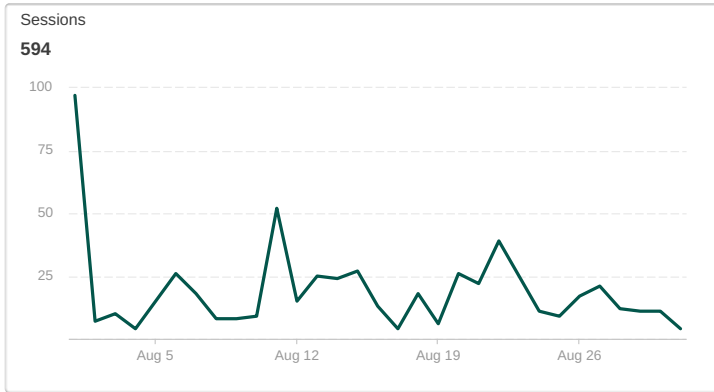

Google Analytics - All Channels

594
Sessions

1.95
Pages/Session

00:01:48
Avg. Session Duration

68.01%
% New Sessions

75.42%
Bounce Rate

43
Goal Completions

Channel	Sessions	Pages/Session	Avg. Session Duration	% New Sessions	Bounce Rate	Goal Completions
Direct	210	1.40	00:00:32	86.67%	89.52%	6
Organic Search	210	1.81	00:01:41	78.10%	71.43%	10
Referral	157	3.03	00:03:49	27.39%	65.61%	25
(Other)	10	0.20	00:00:01	80.00%	0.00%	2
Social	7	1.00	00:00:00	100.00%	100.00%	0

Google Analytics - Organic Search

210
Sessions

1.81
Pages/Session

00:01:41
Avg. Session Duration

78.10%
% New Sessions

71.43%
Bounce Rate

10
Goal Completions

Keyword	Sessions	Pages/Session	Avg. Session Duration	% New Sessions	Bounce Rate	Goal Completions
(not provided)	168	1.67	00:01:25	76.79%	75.00%	7
(not set)	15	2.93	00:03:56	86.67%	26.67%	0
site:www.phillylaw.com	4	1.00	00:00:00	100.00%	100.00%	0
amazon	3	1.00	00:00:00	100.00%	0.00%	3
https://phillylaw.com/scholarship-c...	3	1.00	00:00:00	66.67%	100.00%	0
What are the elements of negligenc...	2	1.00	00:00:00	50.00%	100.00%	0
attorneys who handle xarelto cases	2	8.00	00:13:29	50.00%	0.00%	0
pennsylvania no fault state	2	1.00	00:00:00	100.00%	100.00%	0
phillylaw llc	1	11.00	00:24:04	0.00%	0.00%	0
septa liability for colliding with cars	1	1.00	00:00:00	100.00%	100.00%	0
septa claims department	1	1.00	00:00:00	100.00%	100.00%	0
septa claims	1	1.00	00:00:00	100.00%	100.00%	0
atrium proloop plug and patch atto...	1	6.00	00:06:02	0.00%	0.00%	0
lawsuits against watchman device	1	1.00	00:00:00	100.00%	100.00%	0
is pennsylvania a no fault state	1	1.00	00:00:00	100.00%	100.00%	0
is pa a tort or no-fault state	1	1.00	00:00:00	100.00%	100.00%	0
attorneys in Upper Darby PA	1	1.00	00:00:00	100.00%	100.00%	0
66 year old man hits lady in atlant...	1	1.00	00:00:00	100.00%	100.00%	0
what happens if someone dies in a...	1	1.00	00:00:00	100.00%	100.00%	0