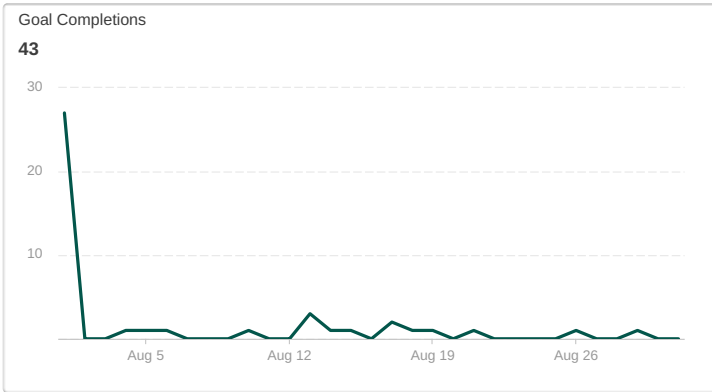

Google Analytics - Goals

43
Goal Completions

$0.00
Goal Value

7.24%
Conversion Rate

Goal	Goal Completions	Goal Value	Conversion Rate
Scholarship Form Submission	26	$0.00	4.38%
Form Submission	8	$0.00	1.35%
Click to Call	9	$0.00	1.52%