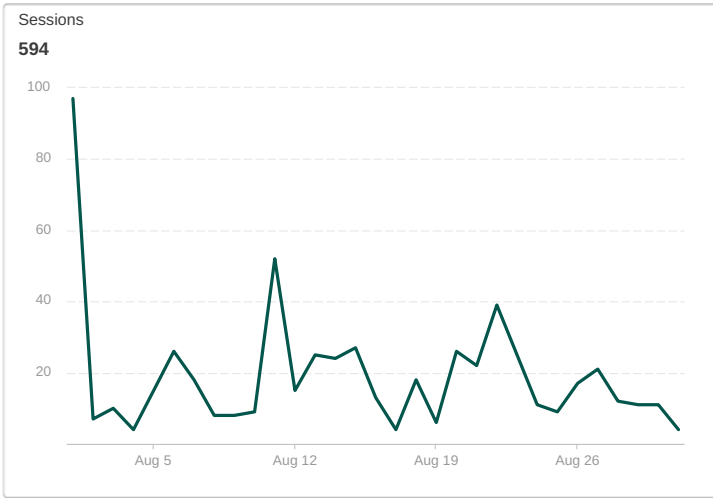

Google Analytics - Landing Pages

594
Sessions

1.95
Pages/Session

00:01:48
Avg. Session Duration

68.01%
% New Sessions

75.42%
Bounce Rate

43
Goal Completions

Page	Sessions	Pages/Session	Avg. Session Duration	% New Sessions	Bounce Rate	Goal Completions
/scholarship-contest-2019/	124	1.29	00:01:33	54.03%	86.29%	10
/	118	2.61	00:03:46	60.17%	55.08%	5
/cases-we-handle/philadelphia-wa...	28	1.43	00:00:52	75.00%	82.14%	1
/accident-along-route-32-kills-1/	26	1.12	00:00:18	92.31%	88.46%	0
/cases-we-handle/car-accident-att...	26	3.27	00:02:22	46.15%	61.54%	2
/motorcyclist-killed-woman-4-child...	17	1.00	00:00:00	94.12%	100.00%	0
/news/	17	1.65	00:00:29	88.24%	76.47%	0
/scholarship-contest-2019/submis...	17	1.24	00:00:07	0.00%	88.24%	17
/the-most-dangerous-intersections...	12	1.08	00:00:10	66.67%	91.67%	0
(not set)	10	0.00	00:00:00	80.00%	0.00%	0
/elderly-woman-killed-pedestrian-a...	9	1.00	00:00:00	77.78%	100.00%	0
/cases-we-handle/philadelphia-truc...	8	1.38	00:01:14	87.50%	87.50%	0
/is-pennsylvania-a-no-fault-state/	7	1.00	00:00:00	100.00%	100.00%	0
/cases-we-handle/philadelphia-her...	6	4.67	00:04:35	83.33%	0.00%	2
/cases-we-handle/philadelphia-sep...	6	1.17	00:00:07	83.33%	83.33%	0
/cases-we-handle/wrongful-death-...	6	7.00	00:07:46	66.67%	83.33%	0
/contact/	6	2.83	00:01:38	50.00%	66.67%	2