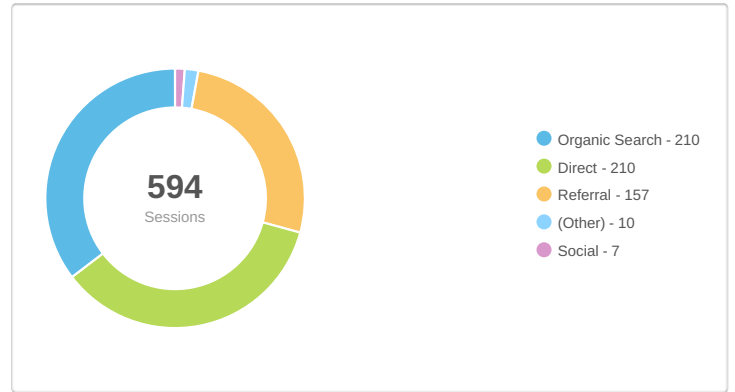

Google Analytics - All Channels

594
Sessions

1.95
Pages/Session

00:01:48
Avg. Session Duration

68.01%
% New Sessions

75.42%
Bounce Rate

43
Goal Completions

Channel	Sessions	Pages/Session	Avg. Session Duration	% New Sessions	Bounce Rate	Goal Completions
Direct	210	1.40	00:00:32	86.67%	89.52%	6
Organic Search	210	1.81	00:01:41	78.10%	71.43%	10
Referral	157	3.03	00:03:49	27.39%	65.61%	25
(Other)	10	0.20	00:00:01	80.00%	0.00%	2
Social	7	1.00	00:00:00	100.00%	100.00%	0

Google Analytics - Organic Search

210
Sessions

1.81
Pages/Session

00:01:41
Avg. Session Duration

78.10%
% New Sessions

71.43%
Bounce Rate

10
Goal Completions

Keyword	Sessions	Pages/Session	Avg. Session Duration	% New Sessions	Bounce Rate	Goal Completions
(not provided)	168	1.67	00:01:25	76.79%	75.00%	7
(not set)	15	2.93	00:03:56	86.67%	26.67%	0
site:www.phillylaw.com	4	1.00	00:00:00	100.00%	100.00%	0
amazon	3	1.00	00:00:00	100.00%	0.00%	3
https://phillylaw.com/scholarship-c...	3	1.00	00:00:00	66.67%	100.00%	0
What are the elements of negligenc...	2	1.00	00:00:00	50.00%	100.00%	0
attorneys who handle xarelto cases	2	8.00	00:13:29	50.00%	0.00%	0
pennsylvania no fault state	2	1.00	00:00:00	100.00%	100.00%	0
phillylaw llc	1	11.00	00:24:04	0.00%	0.00%	0
septa liability for colliding with cars	1	1.00	00:00:00	100.00%	100.00%	0
septa claims department	1	1.00	00:00:00	100.00%	100.00%	0
septa claims	1	1.00	00:00:00	100.00%	100.00%	0
atrium proloop plug and patch atto...	1	6.00	00:06:02	0.00%	0.00%	0
lawsuits against watchman device	1	1.00	00:00:00	100.00%	100.00%	0
is pennsylvania a no fault state	1	1.00	00:00:00	100.00%	100.00%	0
is pa a tort or no-fault state	1	1.00	00:00:00	100.00%	100.00%	0
attorneys in Upper Darby PA	1	1.00	00:00:00	100.00%	100.00%	0
66 year old man hits lady in atlant...	1	1.00	00:00:00	100.00%	100.00%	0
what happens if someone dies in a...	1	1.00	00:00:00	100.00%	100.00%	0