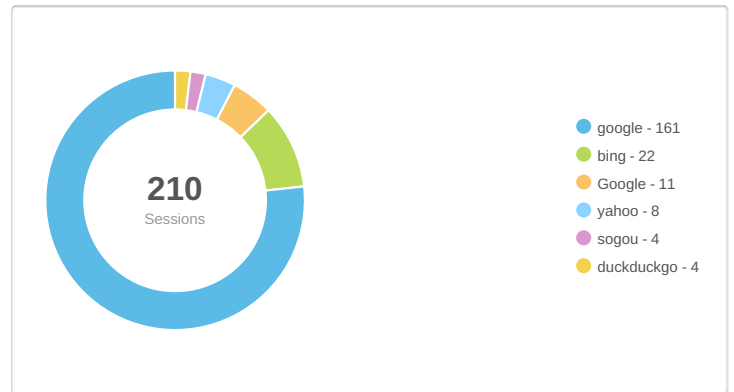

Google Analytics - All Channels

594
Sessions

1.95
Pages/Session

00:01:48
Avg. Session Duration

68.01%
% New Sessions

75.42%
Bounce Rate

43
Goal Completions

Channel	Sessions	Pages/Session	Avg. Session Duration	% New Sessions	Bounce Rate	Goal Completions
Direct	210	1.40	00:00:32	86.67%	89.52%	6
Organic Search	210	1.81	00:01:41	78.10%	71.43%	10
Referral	157	3.03	00:03:49	27.39%	65.61%	25
(Other)	10	0.20	00:00:01	80.00%	0.00%	2
Social	7	1.00	00:00:00	100.00%	100.00%	0

Google Analytics - Organic Search

210
Sessions

1.81
Pages/Session

00:01:41
Avg. Session Duration

78.10%
% New Sessions

71.43%
Bounce Rate

10
Goal Completions

Keyword	Sessions	Pages/Session	Avg. Session Duration	% New Sessions	Bounce Rate	Goal Completions
(not provided)	168	1.67	00:01:25	76.79%	75.00%	7
(not set)	15	2.93	00:03:56	86.67%	26.67%	0
site:www.phillylaw.com	4	1.00	00:00:00	100.00%	100.00%	0
amazon	3	1.00	00:00:00	100.00%	0.00%	3
https://phillylaw.com/scholarship-c...	3	1.00	00:00:00	66.67%	100.00%	0
What are the elements of negligenc...	2	1.00	00:00:00	50.00%	100.00%	0
attorneys who handle xarelto cases	2	8.00	00:13:29	50.00%	0.00%	0
pennsylvania no fault state	2	1.00	00:00:00	100.00%	100.00%	0
phillylaw llc	1	11.00	00:24:04	0.00%	0.00%	0
septa liability for colliding with cars	1	1.00	00:00:00	100.00%	100.00%	0
septa claims department	1	1.00	00:00:00	100.00%	100.00%	0
septa claims	1	1.00	00:00:00	100.00%	100.00%	0
atrium proloop plug and patch atto...	1	6.00	00:06:02	0.00%	0.00%	0
lawsuits against watchman device	1	1.00	00:00:00	100.00%	100.00%	0
is pennsylvania a no fault state	1	1.00	00:00:00	100.00%	100.00%	0
is pa a tort or no-fault state	1	1.00	00:00:00	100.00%	100.00%	0
attorneys in Upper Darby PA	1	1.00	00:00:00	100.00%	100.00%	0
66 year old man hits lady in atlant...	1	1.00	00:00:00	100.00%	100.00%	0
what happens if someone dies in a...	1	1.00	00:00:00	100.00%	100.00%	0