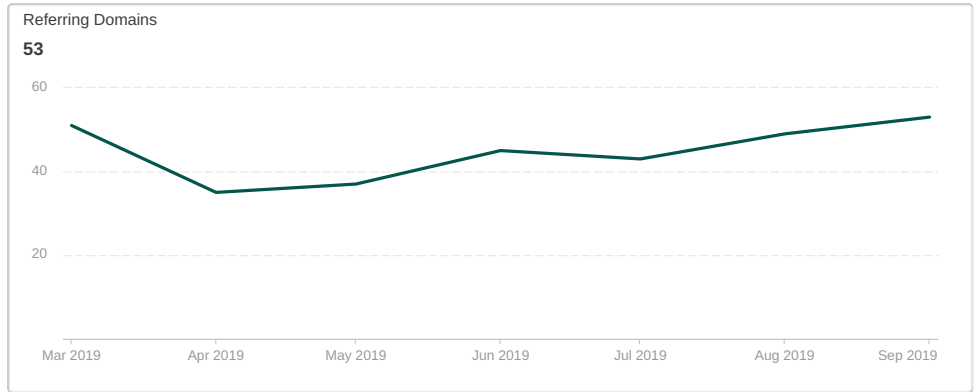

Backlinks - Domains

52
Referring Domains

Domain	Backlinks	Trust Flow	Citation Flow	Alexa Rank
unitedstatesseek.com	207	8	12	—
arnoldinjurylawyer.com	105	0	4	—
lalaw1776.com	81	0	0	—
wcumba.org	56	1	8	—
geebo.com	32	42	44	42,873
viesearch.com	28	8	14	23,245
lawservicesdirectory.com	20	9	24	—
billion7.com	18	7	33	364,759
lawreferralconnect.com	15	19	26	—
onlinedegreeyafattahyarazzaq.us	12	0	18	—
une.edu	10	61	45	65,427
xcjt.com	9	2	22	483,672
southalabama.edu	7	58	47	—
wcumba.com	7	0	0	—
wcupa.edu	6	57	41	102,364
stu.edu	6	46	38	—
bestregi.com	6	0	9	—
onmogul.com	3	25	40	29,542
calpoly.edu	2	68	50	66,885
drury.edu	2	57	42	—
daemen.edu	2	54	43	—
justgreatlawyers.com	2	25	37	—
lawlink.com	2	17	34	152,117